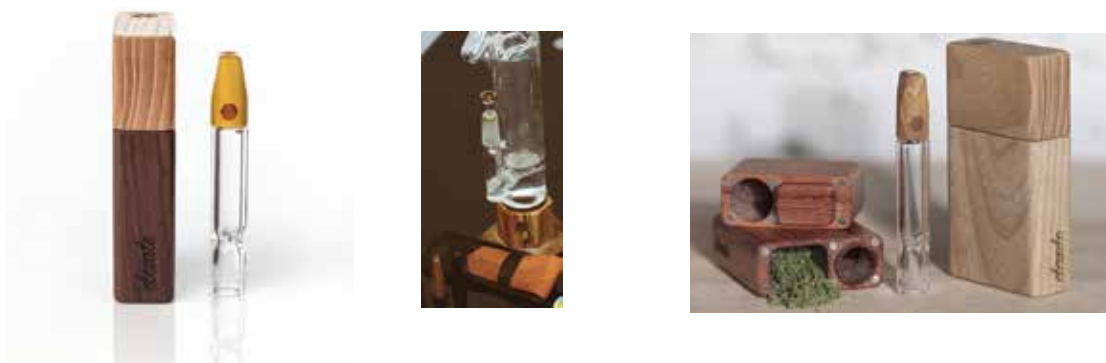

Elevate Accessories: Artisan Craftsmanship Comes to Cannabis

Elevate is a designer cannabis lifestyle and smoking accessory company. Elevate's products are primarily made from wood and glass, designed and manufactured in the US, and are made to last a lifetime. CEO Alan Bader's experience includes being the lead product developer at a luxury wood and precious metal jewelry manufacturer and his attention to detail and quality show.

Visit==> <http://www.cannainsider.com/elevate>
Use coupon code: **CI10** for 10% off your order

Factoid: The founder of Elevate is an alumnus of CanopyBoulder, The first cannabis accelerator

---

Evoke: The Tesla of Vaporizers

This sleek vaporizer is changing the game, and has everybody talking in the cannabis community. The reason is that the evoke uses induction technology which no other company is doing right now.

Learn more at =====> <http://www.cannainsider.com/evoke>